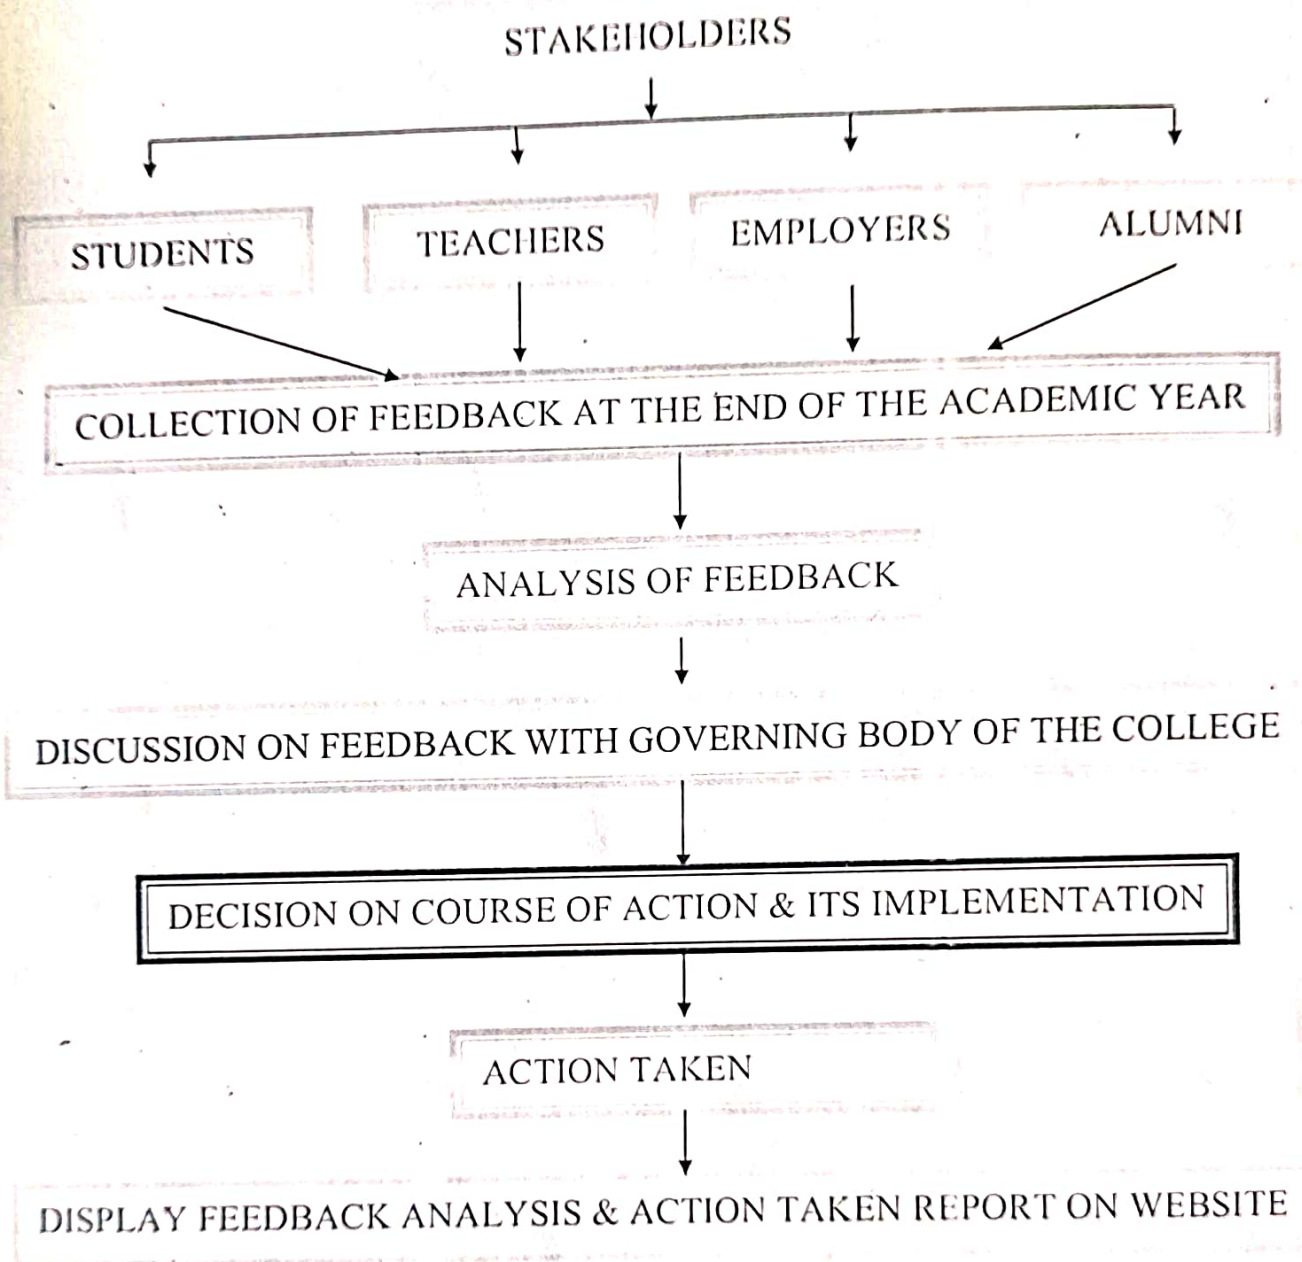

M. Hampal
IQAC Co-Ordinator
Bhaurao Kakatkar College
Belgaum

[Signature]
Principal
Bhaurao Kakatkar College
BELGAUM